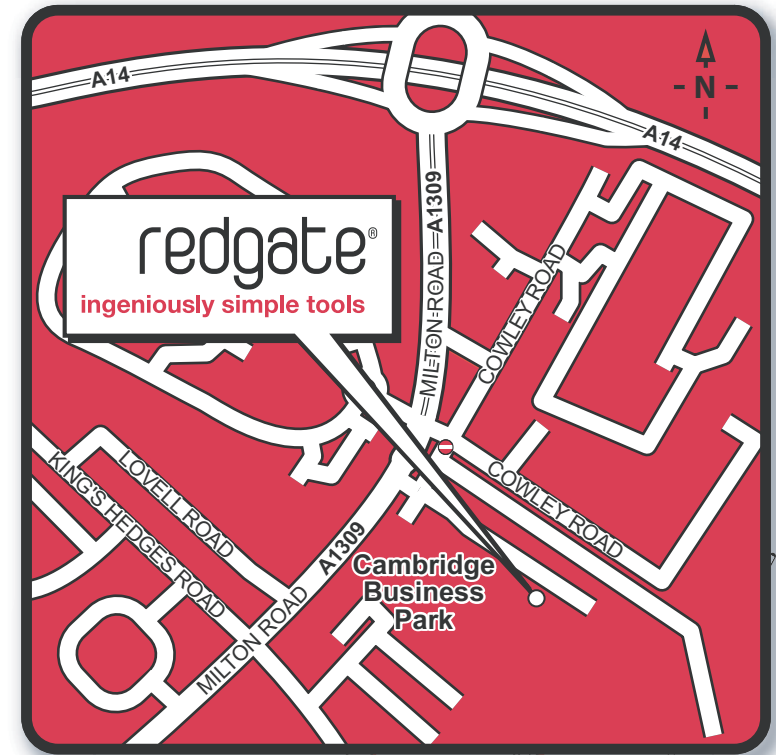

Travel Information

M11 From the South

Exit the M11 at junction 14, keeping left and following signs for the A14. Join the A14 and continue for 3 miles. Exit at Junction 33 on the A14 and at the roundabout take the fourth exit onto the A1309 (Milton Road). Go through two sets of lights. Turn left into The Cambridge Business Park. Red Gate is located further along, on the right in Newnham House.

M11/A14 From the North

Exit the A14 at junction 31, following signs to A14 Newmarket, and continuing for 3 miles. Exit at Junction 33 on the A14 and at the roundabout take the fourth exit onto the A1309 (Milton Road), and follow directions as above.

Parking

Visitor parking is available on site.

By Rail

Cambridge Railway Station is located 2.5 miles away.

Red Gate Software Ltd.
Newnham House
Cambridge Business Park
Cambridge
CB4 0WZ

M11 From A14,
Huntingdon, A1(M)