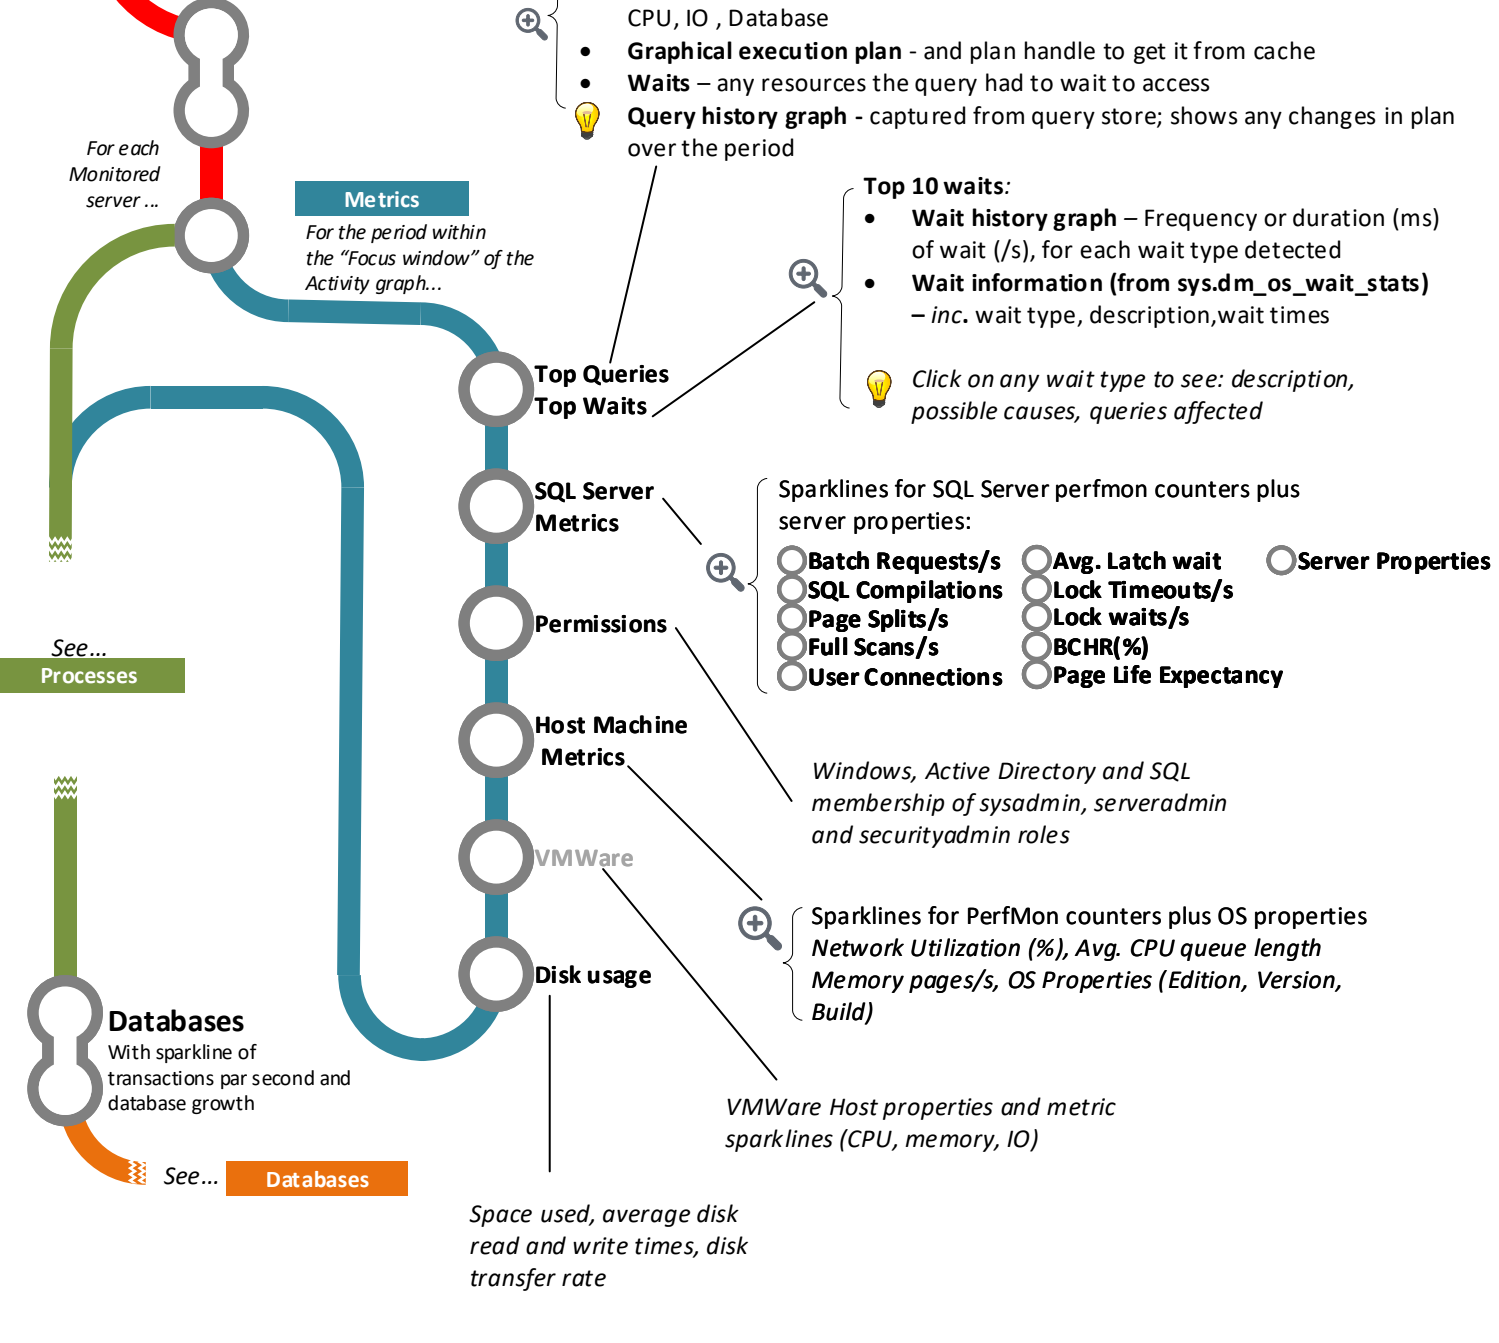

**Best Practice:** Arrange servers with similar properties and requirements into Server Groups (See Configuration > Monitoring)

**Global Dashboard**

Summary 'tile' view of every SQL Server instance.

**Server Overview page**

a timeline of alerts, resource usage and waits, correlated directly with details of machine and SQL Server perfmon counters, running processes, and database activity over the same period

**Overviews**

**Overviews**