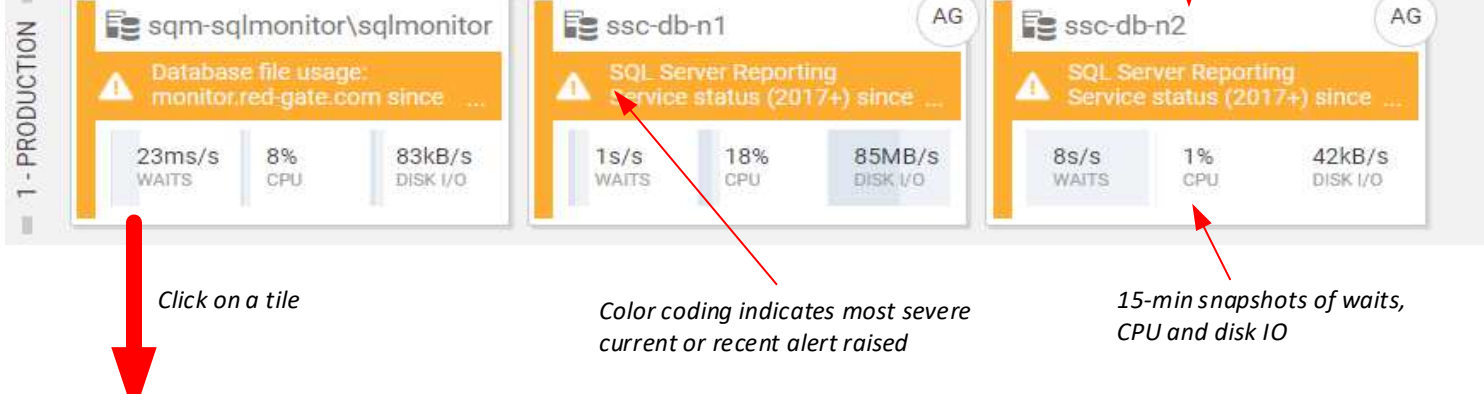

Best Practice: Arrange servers with similar properties and requirements into Server Groups (See Configuration > Monitoring)

Global Dashboard

Summary 'tile' view of every SQL Server instance.