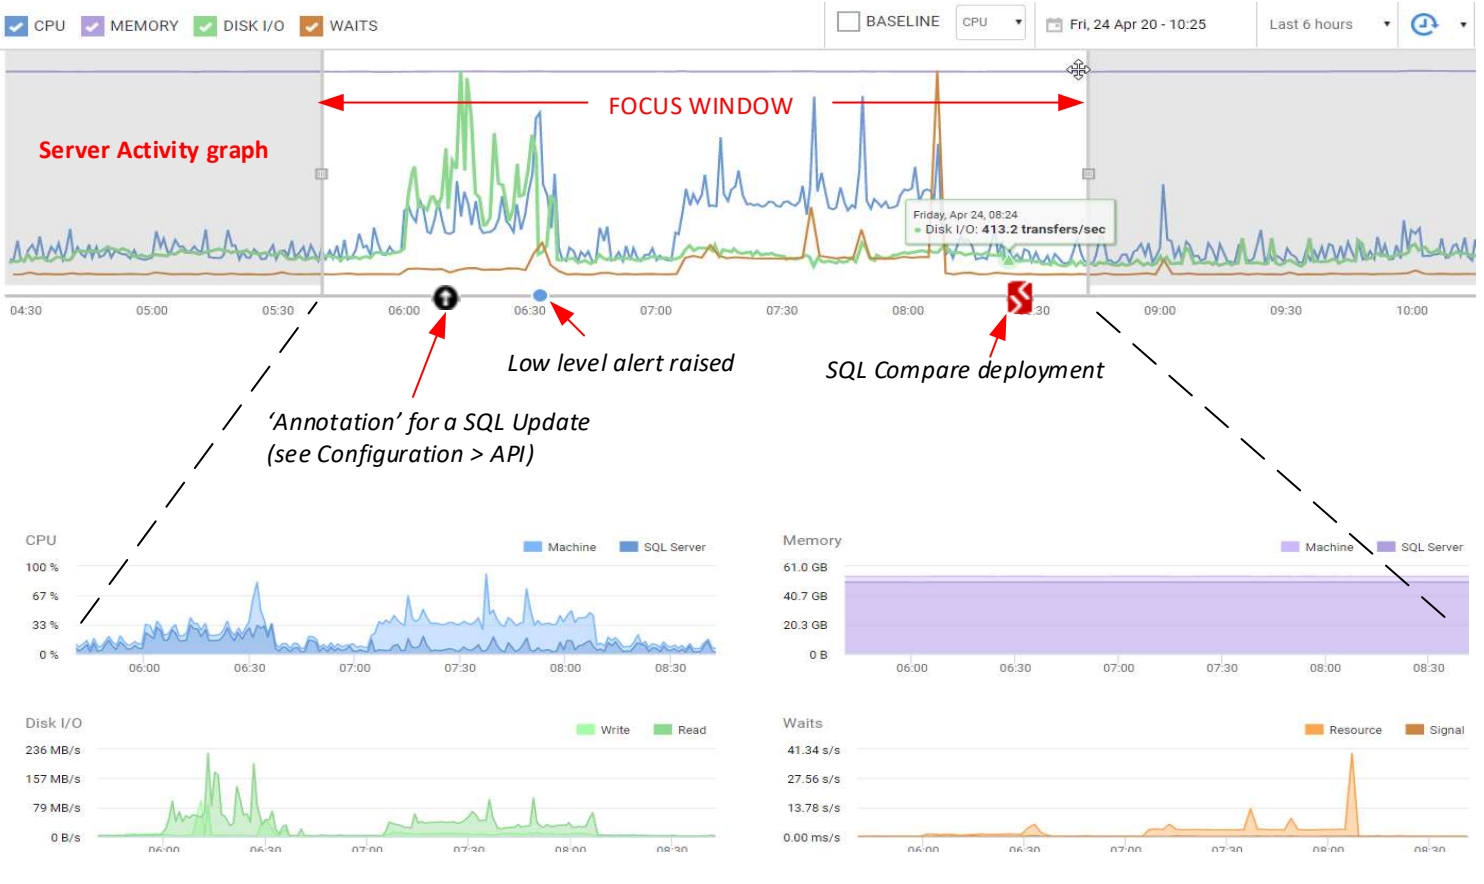

**Best Practice:** Arrange servers with similar properties and requirements into Server Groups (See Configuration > Monitoring)

**Global Dashboard**

Summary 'tile' view of every SQL Server instance.

**Server Overview page**

a timeline of alerts, resource usage and waits, correlated directly with details of machine and SQL Server perfmon counters, running processes, and database activity over the same period

**Overviews**

**Overviews**