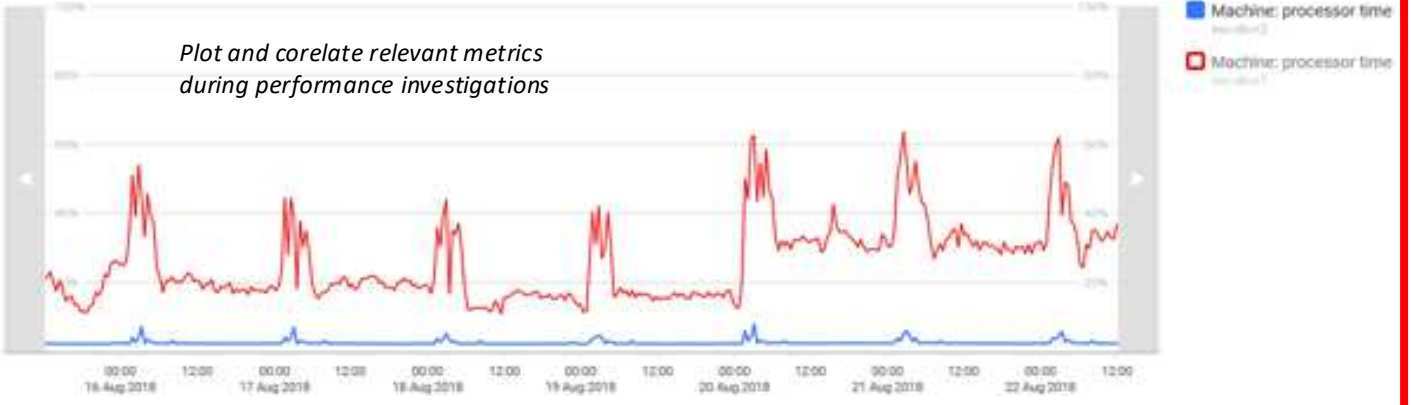

Analysis

charts performance data on a wide range of key metrics

Time range: 7 days Wed, Aug 15 12:08 Wed, Aug 22 12:08 [Navigation icons] **Compare baseline**

Last 1h Last 6h Last 24h Last 7 days Today This week Export (csv)